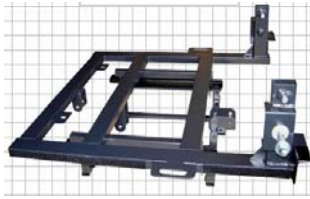

Model: AS001HC

\$

70.00

Seat Frame

Seat Frame

Model: SB001

Dimensions : 28 x 26 x 12 cm

Weight: 30 lbs

\$

150.00

Seat Frame

Model: SB003

Dimensions : 28 x 26 x 12 cm

Weight: 32 lbs

for 3803,3802

\$