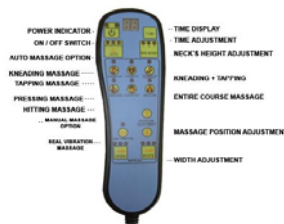

\$

120.00

Hand Control

Model: 1801HC-2

\$

120.00

Hand Control

Model: 1802HC

\$

120.00

Hand Control

Model: 3803AA HC

\$

120.00

Hand Control

Model: 3803VA HC