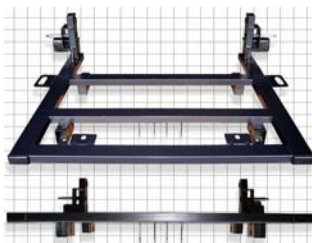

Model: AS001HC

\$

70.00

Seat Frame

Seat Frame

Model: SB001

Dimensions : 28 x 26 x 12 cm

Weight: 30 lbs