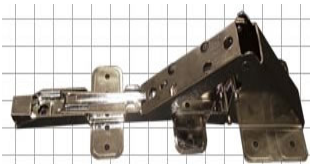

20.00

Hand Tray Supporter

Model: I005

Dimensions :

for 38 Arm

\$

20.00

Hand Tray Supporter