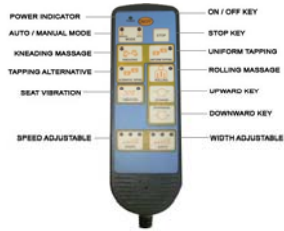

Model: I006

Dimensions :

for 68 Arm

\$

20.00

Remote Control

Hand Control

Model: 1801HC-1

\$

120.00

Hand Control

Model: 1801HC-2

\$

120.00

Hand Control

Model: 1802HC